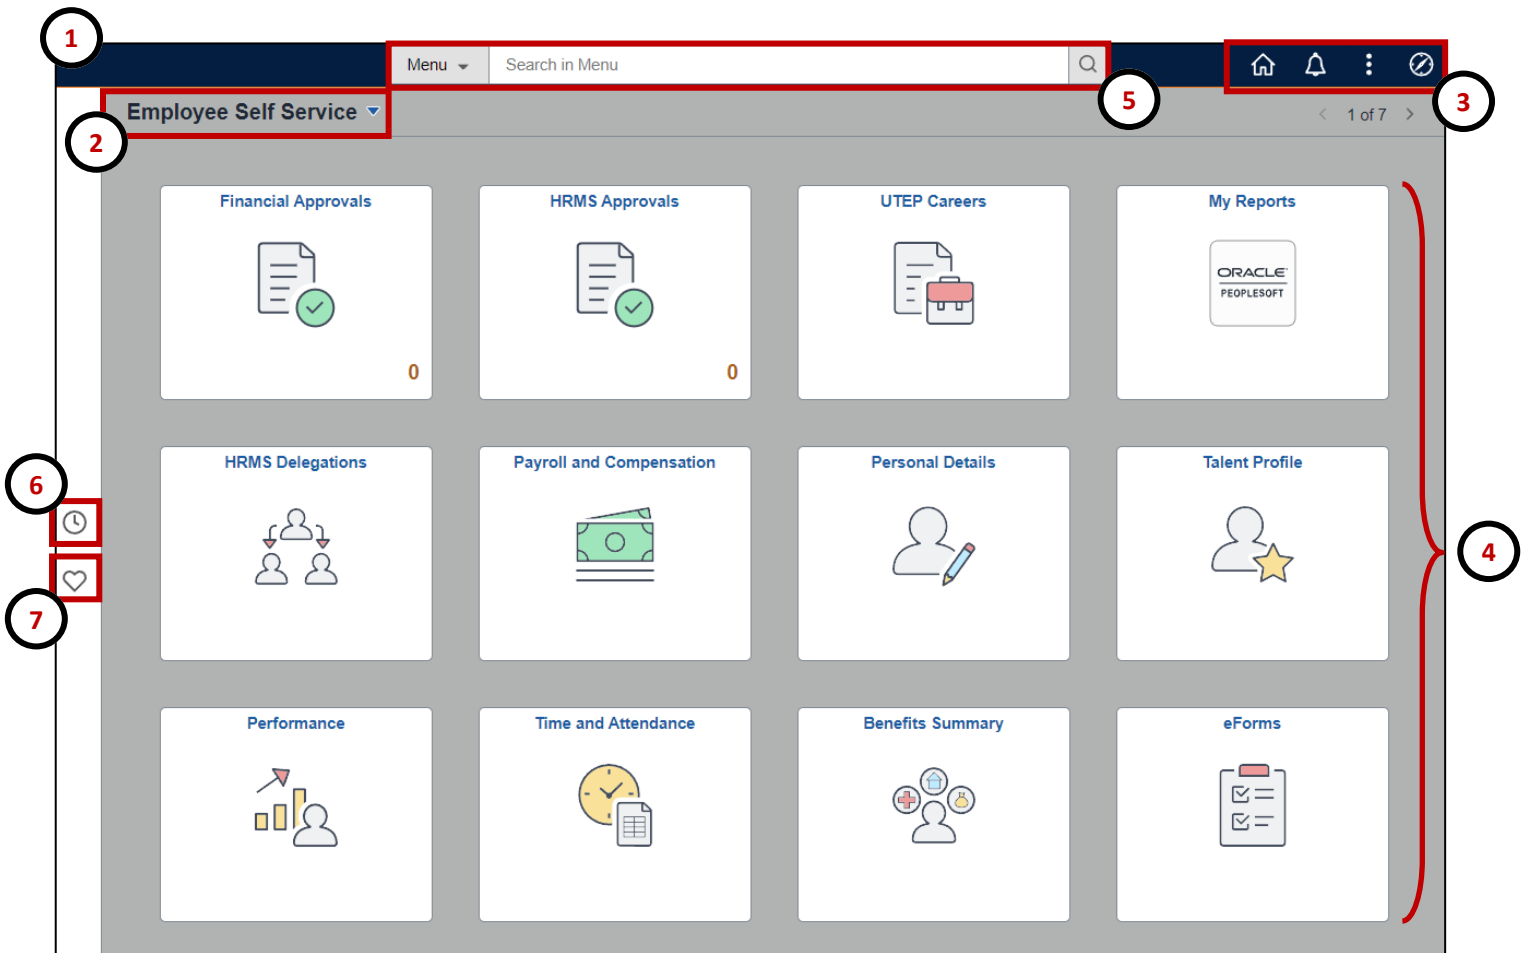

PeopleSoft Tile Layout Introduction

1. **Blue Banner:** Blue header appearing across all pages.
2. **Homepage(s):** Starting point for navigation in PeopleSoft. Multiple home pages are available and house a specific group of tiles organized by business function.
3. **Tool Bar:** Appear on Blue Banner and used to perform actions across Fluid pages.
4. **Tiles:** Provide access to a single page or a collection of pages within the home page.
5. **Search in Menu:** Universal search to find PeopleSoft content.
6. **Recently Visited:** Recently viewed pages in PeopleSoft
7. **Favorites:** Pages that have been marked as favorites.

Tool Bar Legend

Home: Used to return to the PeopleSoft Homepage.

Notifications: View actions and alerts in a notification window.

Actions: Displays other available page actions. (ie: Sign Out)

NavBar: Provides additional navigation options. (ie: Menu)